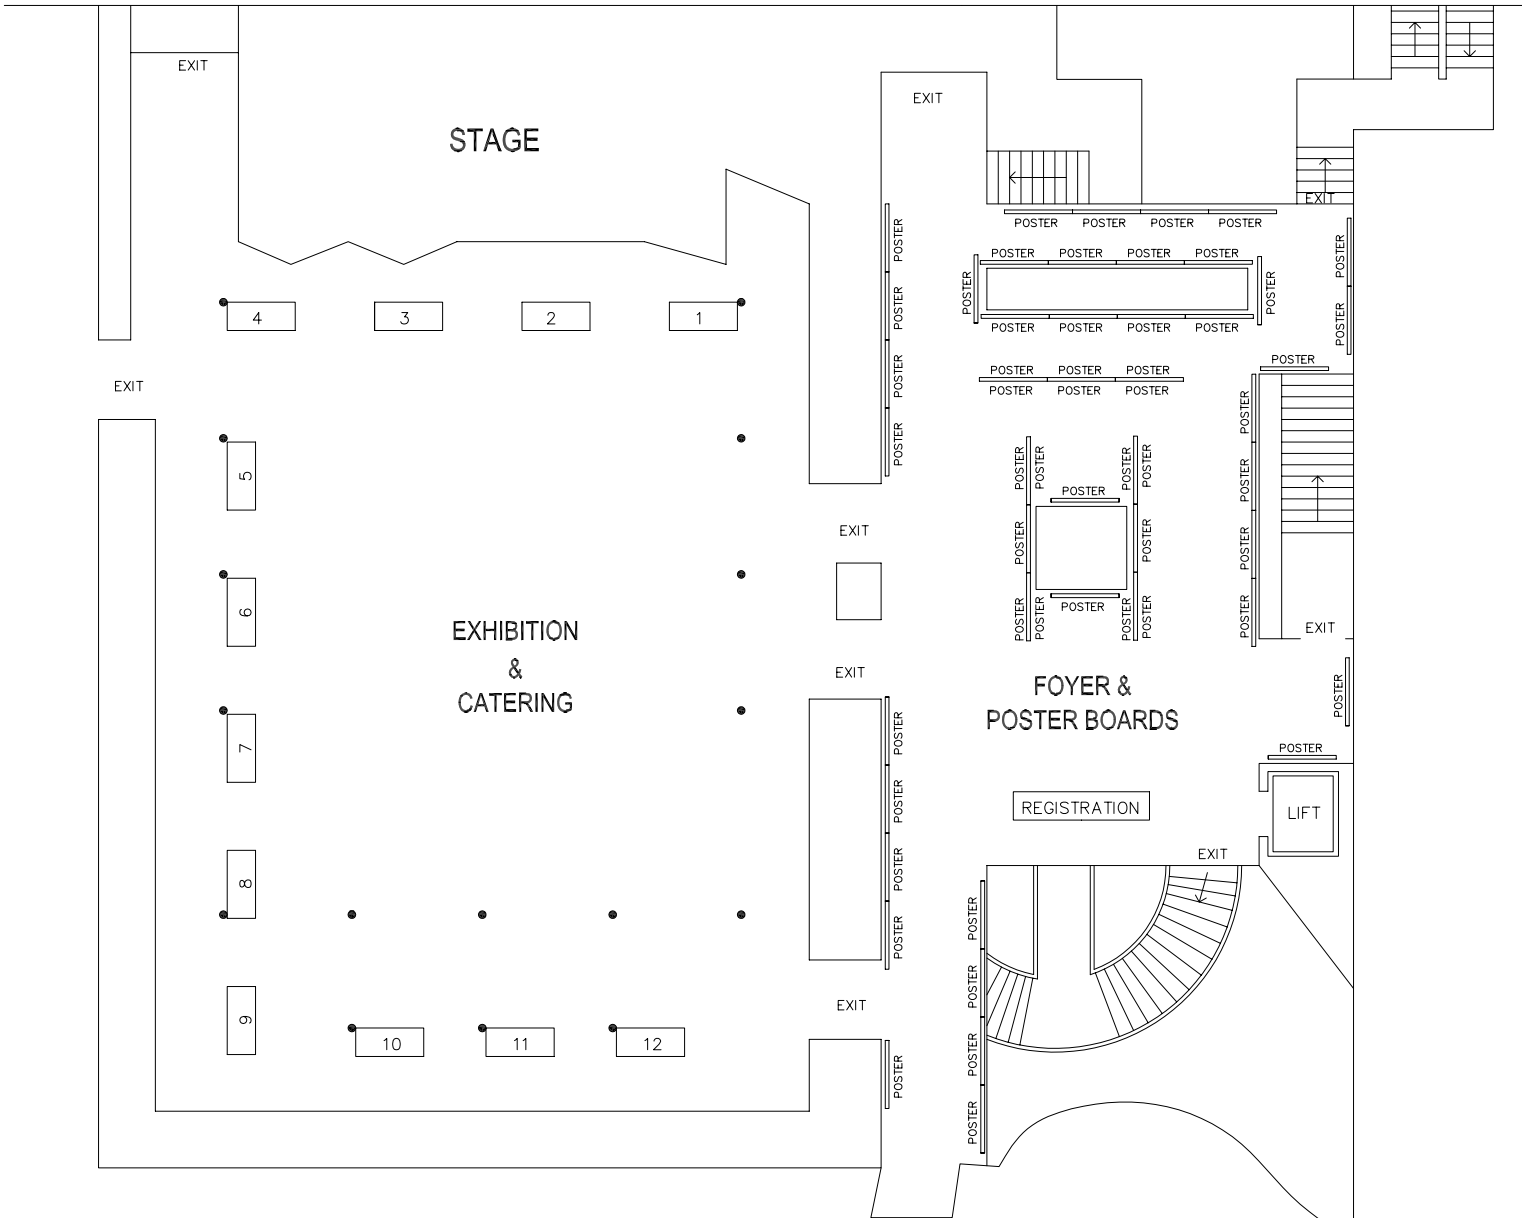

RMIT STOREY HALL

54 POSTER FACES TOTAL

12 TABLES TOTAL

VERSION 1c

SCALE 1:200